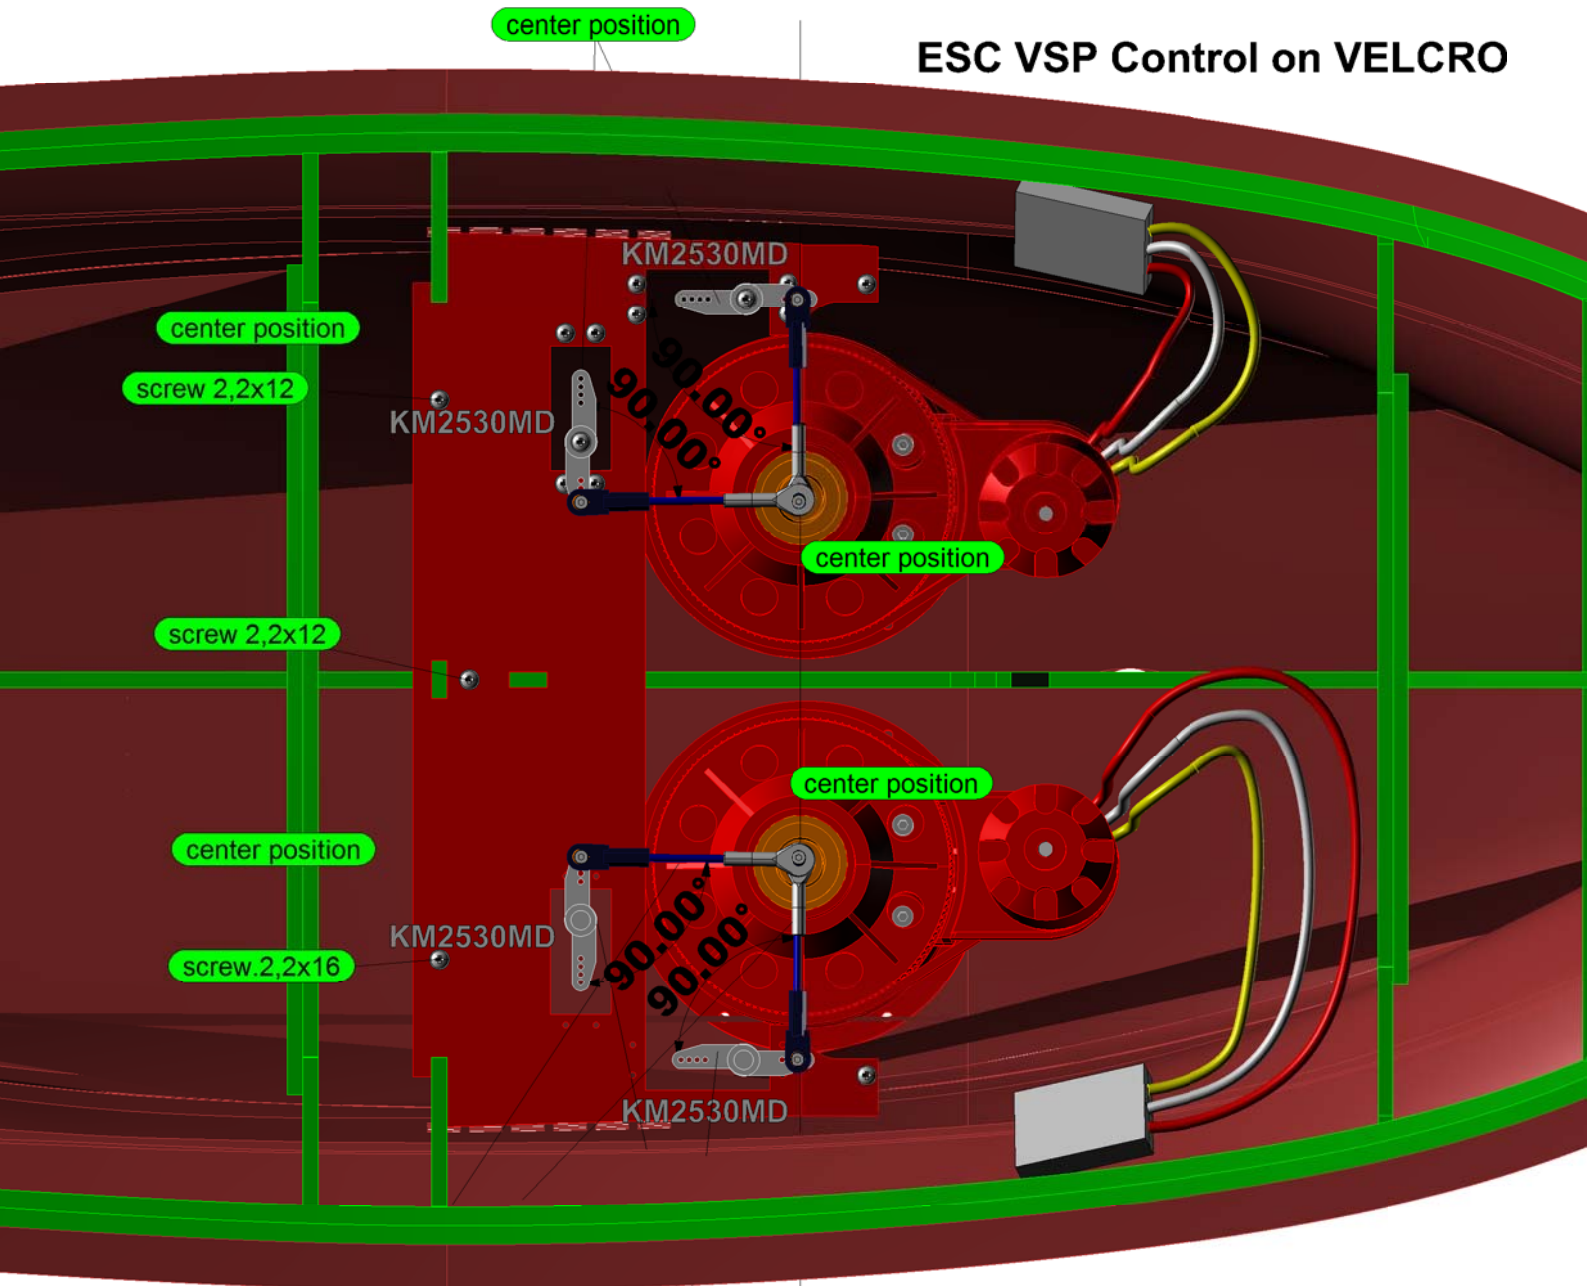

Servo-VSP-VSP-Servo in line

ESC VSP Control on VELCRO

ESC VSP Control on VELCRO

steering lever perpendicular to each other (90 °)